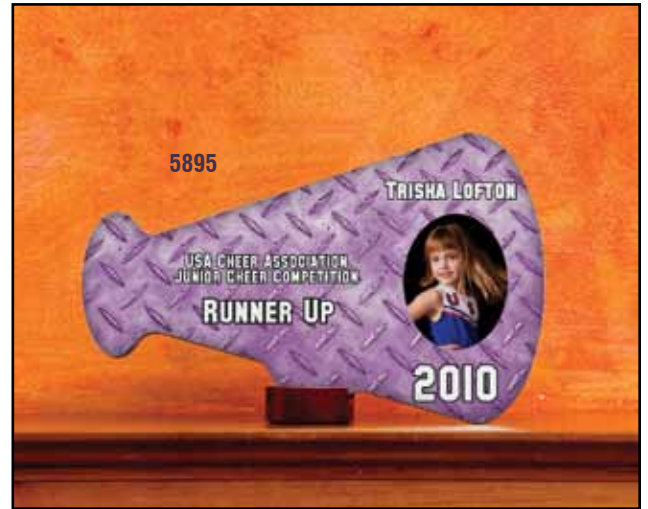

A. STREAMLINE AWARDS

Why should any sports team get a standard issue, boring, small casted-resin or plastic trophy with a “generic” engraved plate on it when they’ve earned a full- color, personalized award that has their name, photo, team’s name, and team photo on each and every one? Streamline Awards are just that – personalized, high quality awards. They’re perfect for recognizing and remembering the participation and accomplishments of a sports team member.

It’s a Unisub product so graphics and text will have vibrant and durable color that will never flake off. They’ll always look fantastic.

Streamline Awards are:

- ¼” Hardboard with black edges and satin black back
- Multiple shapes - Round, Peak, Football - and many more
- Wood stands are available for desk mounting

Item	Description	Size	Case Qty
5810	Small Round	4.25"	20
5811	Large Round	5.75"	20
5812	Football	5.25"x3"	20
5813	Rectangle	4"x5.75"	20
5814	Peak	4"x5.75"	20
5815	Krystal	3.8"x5.75"	20
5816	Shield	4.25"x5.5"	20
5827	Cross	6.875"x5.25"	20
5893	Star	5"	20
5894	Small Megaphone	5.25"x3.5"	20
5895	Large Megaphone	10.25"x6.25"	20
5804	Wood Stand - Mahogany	2"	20
5817	L-bracket, black plastic	1.5"	20
5829	Streamline Award Starter Kit w/ CD-ROM		10

1006

1004

A. RECTANGLE PLAQUES

The days of boring plaques are gone forever! Unisub plaques allow you to combine photos and text into a colorful work of art. These 5/8" MDF plaques are available with either a black or cherry edge finish, and are keyholed for easy mounting.