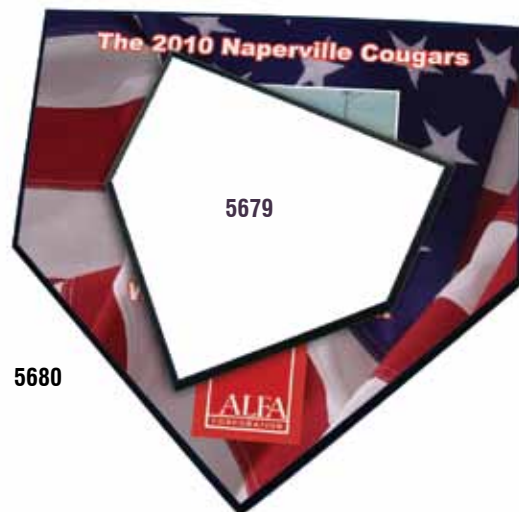

A. SPECIALTY PLAQUES

Special occasions call for special plaques. Each of these custom 5/8" thick shapes features a black laquered edge and a keyhole for wall mounting.

Item	Description	Ext. Size	Int. Size	Case Qty
5745	Small shield plaque	5"x6"	4.625"x5.625"	15
5616	Large shield plaque	7"x9"	7.125"x8.875"	6
5679	Home plate plaque	6"x6"	5.75"x5.625"	15
5680	Home plate plaque	10"x10"	9.75"x9.75"	12
5757	Football plaque	6.25"x10.5"	5.875"x10"	12
5765	Round plaque	8.125"	7.625"	12

5680

B. OVERSIZED PLAQUE AND PLAQUE/CLOCK

Our oversized plaques allow you to create "employee of the month" plaques or special recognition awards. Both feature a black edge profile and measure 11.625"x16" overall. The image area of each plaque can be sublimated with a 14"x16" heat press. The clock version includes hands and a motor that are mounted after the plaque is sublimated.

Item	Description	Ext. Size	Int. Size	Case Qty
5581	Oversized plaque/clock	11.625"x16"	10.5"x14.875"	6
5584	Oversized plaque	11.625"x16"	10.5"x14.875"	7